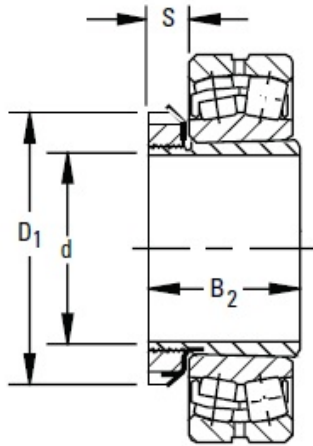

SKF BEARING rolling stock(Europe) G.m...

Timken SNP-3048 X 8 15/16 Bearing Adapter Sleeves

Bearing No. SNP-3048 X 8 15/16

Series	230K
Diameter d	8 15/16 in
Taper	1:12
SNW/SNP Assembly Weight	32 lb
Tolerance ¹	-0.006 in
B ₂	5.422 in
S	1.479 in
D ₁	11.443 in
Sleeve	S-3048
Locknut	N-048
Lockwasher and Lockplates	P-48

SNP-3048 X 8 15/16 Bearing 2D drawings and 3D CAD models