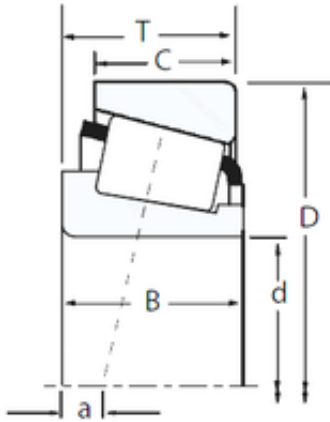

SKF BEARING rolling stock(Europe) G.m...

Timken Tapered Roller Bearings 30204 20x47x15.25mm Full Assemblies Wheel bearings 30204M-90KM1

Bearing No. 30204

Size	20x47x15.25 mm
Bore Diameter	20 mm
Outer Diameter	47 mm
Width	15,25 mm
d	20 mm
D	47 mm
T	15,25 mm
B	14 mm
C	12 mm
R	1 mm
r	1 mm
Weight	0,13 Kg
Dynamic load rating radial (C)	33,2 kN
Calculation factor (e)	0,35

30204 Bearing 2D drawings and 3D CAD models